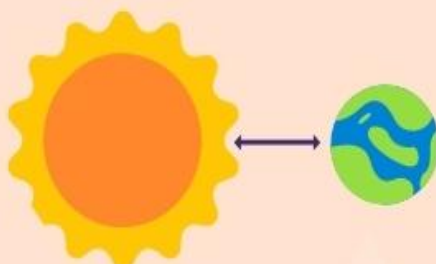

Amazing Facts That'll Leave Your Child "STAR" STRUCK

The Sun is the closest star to the Earth.

O-type stars are blue in color and are the hottest stars.

The red-colored M-type stars are the coldest stars in the universe.

The Milky Way Galaxy has about 100-400 billion stars.

The star Sirius is the brightest in the night sky.

The Sun is a type of main sequence star and is 4.5 billion years old.

Every star goes through several changes before collapsing to become a black hole.

Red dwarfs make up the majority of the stars in the universe.